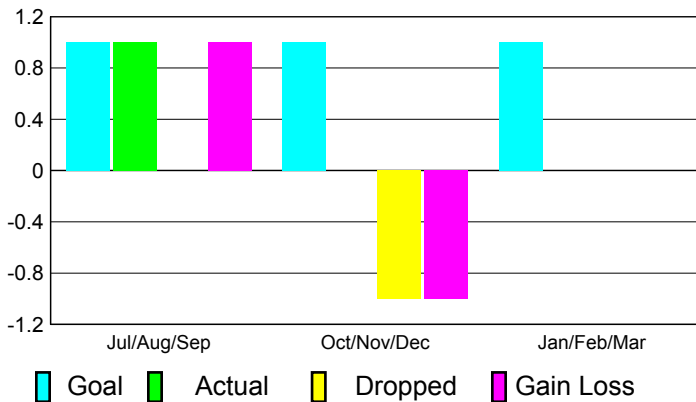

2010-2011 GMT Reports for District (or Undistricted) **District 105EA**

GMT: **HOWARD PATRICK LEE**

Location: **ENGLAND**

GMT CA: **4**

CLUBS

Club Results
2010-2011

Clubs
2009-2010

Month	New Club Goal	Actual New Clubs	Actual Dropped Clubs	Gain/Loss of Clubs	Gain/Loss of Clubs
Jul/Aug/Sep	1	1	0	1	0
Oct/Nov/Dec	1	0	-1	-1	0
Jan/Feb/Mar	1	0	0	0	0
Totals	3	1	-1	0	0

Club Results 2010-2011

Goal, New, Dropped, Gain/Loss

Comparison of Club Gain/Loss

Current Year Compared to the Previous Year

YTD Status Quo Clubs 2010-2011

Status Quo Clubs Compared to Status Quo Members

MEMBERSHIP