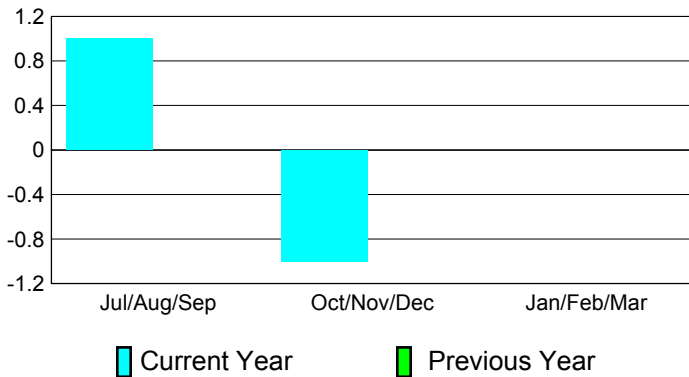

2010-2011 GMT Reports for District (or Undistricted) **District 105EA**

GMT: **HOWARD PATRICK LEE**

Location: **ENGLAND**

GMT CA: **4**

CLUBS

Club Results
2010-2011

Clubs
2009-2010

Month	New Club Goal	Actual New Clubs	Actual Dropped Clubs	Gain/Loss of Clubs	Gain/Loss of Clubs
Jul/Aug/Sep	1	1	0	1	0
Oct/Nov/Dec	1	0	-1	-1	0
Jan/Feb/Mar	1	0	0	0	0
Totals	3	1	-1	0	0

Club Results 2010-2011

Goal, New, Dropped, Gain/Loss

Comparison of Club Gain/Loss

Current Year Compared to the Previous Year

YTD Status Quo Clubs 2010-2011

Status Quo Clubs Compared to Status Quo Members

MEMBERSHIP