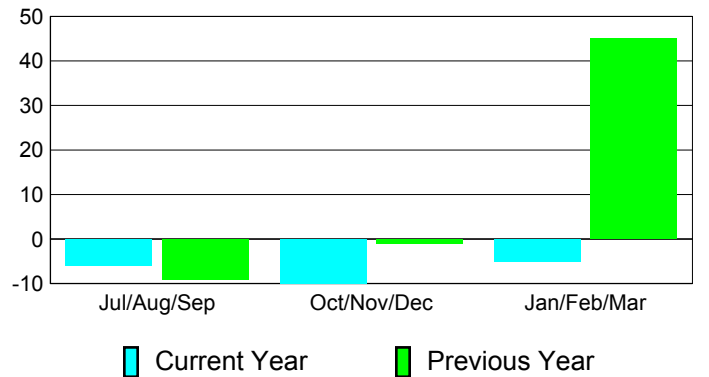

Membership Results
2010-2011

Membership
2009-2010

Month	Net Memb Goal	Actual New Memb	Actual Dropped Memb	Gain/Loss of Memb	Gain/Loss of Memb
Jul/Aug/Sep	35	50	-56	-6	-9
Oct/Nov/Dec	43	31	-41	-10	-1
Jan/Feb/Mar	29	36	-41	-5	45
Totals	107	117	-138	-21	35

Membership Results 2010-2011

Goal, New, Dropped, Gain/Loss

Comparison of Membership Gain/Loss

Current Year Compared to the Previous Year

Gender Comparison 2010-2011

Jul/Aug/Sep

Oct/Nov/Dec

Jan/Feb/Mar