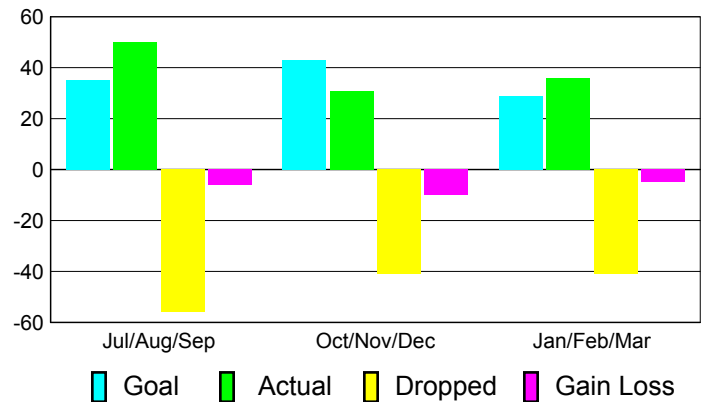

Membership Results 2010-2011

Goal, New, Dropped, Gain/Loss

Comparison of Membership Gain/Loss

Current Year Compared to the Previous Year